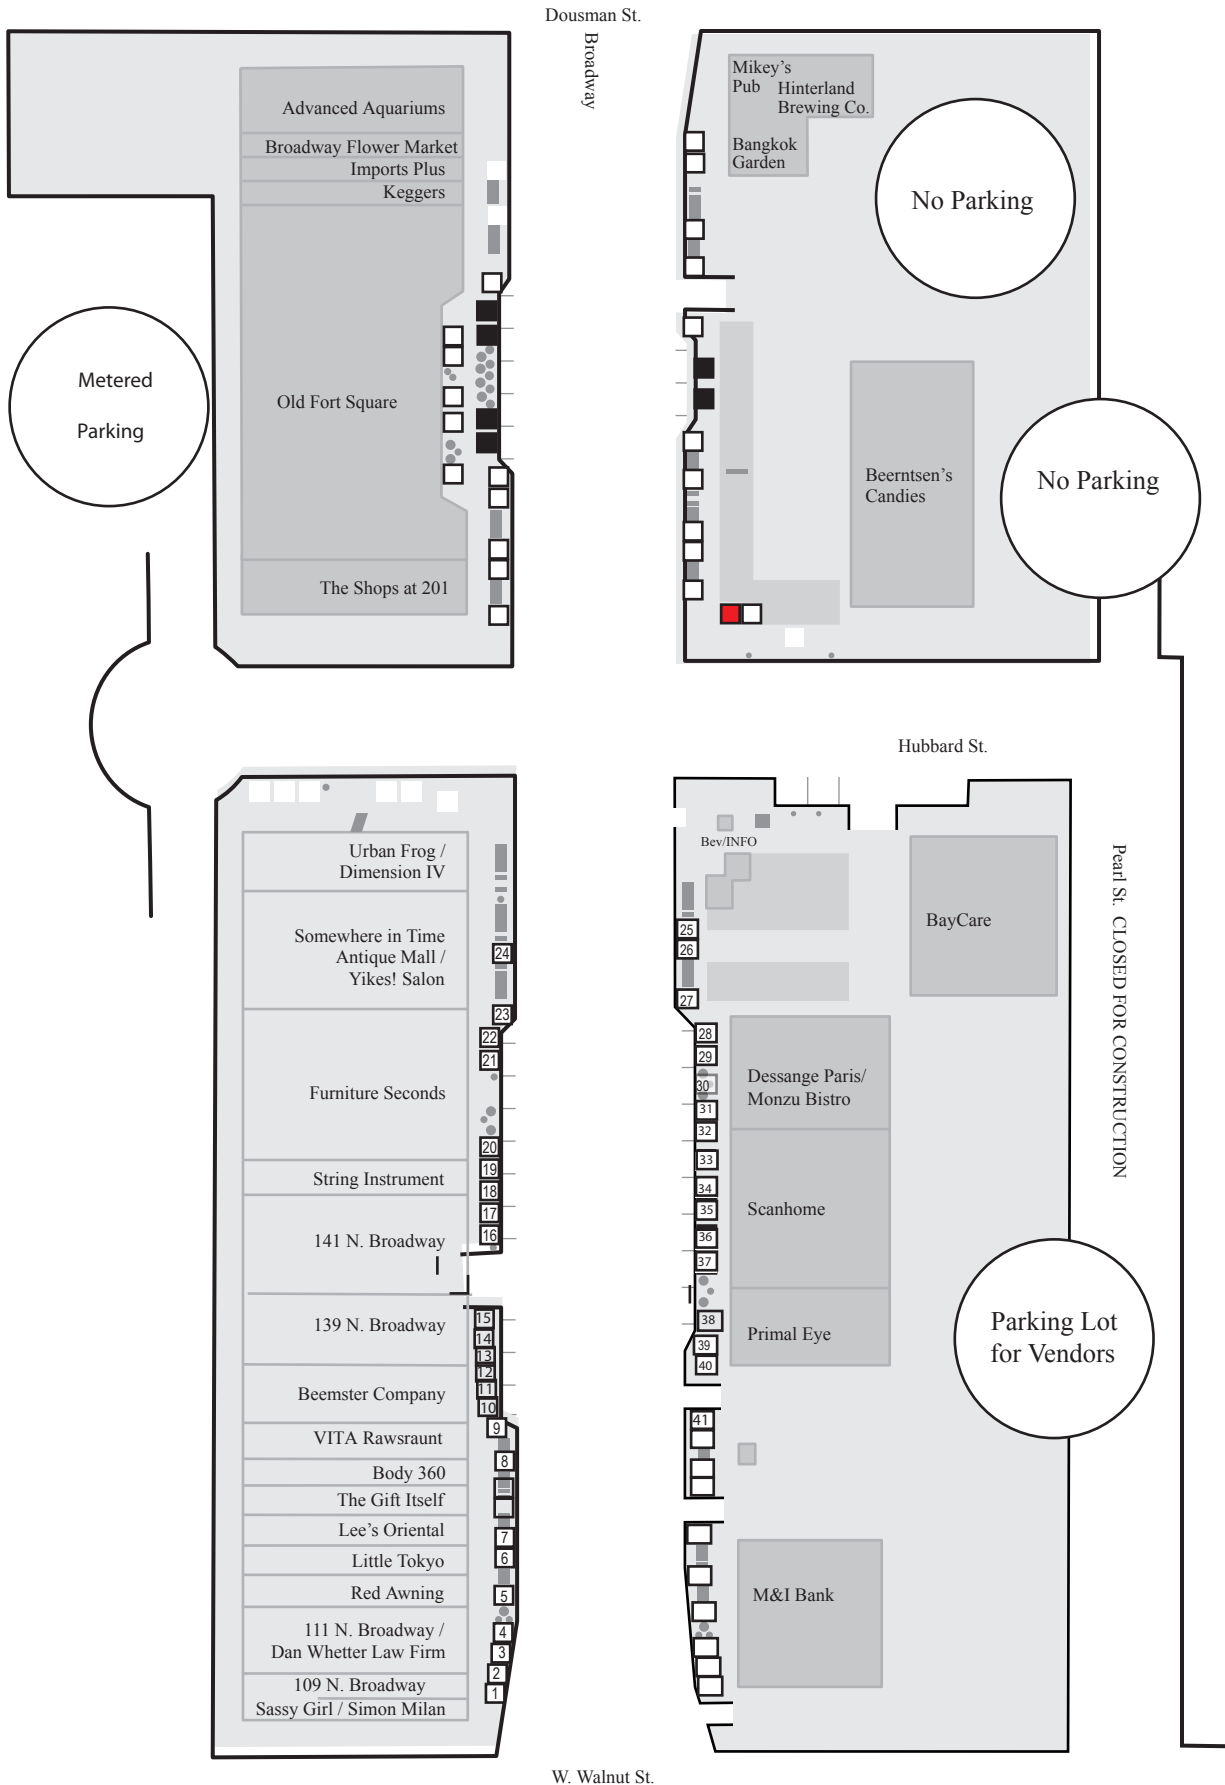

Art-Craftic 2009
VENDOR LAYOUT MAP
**Layout is subject to change.*

W. Walnut St.